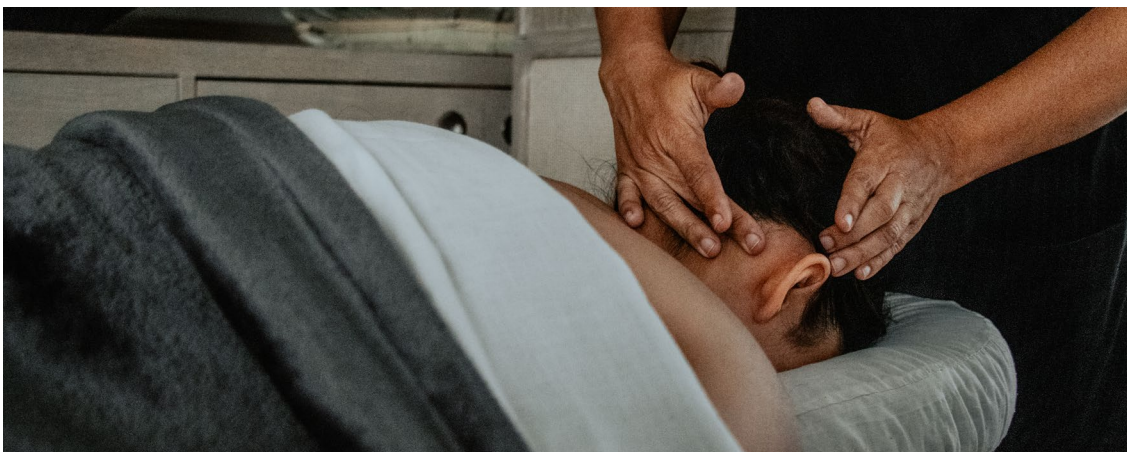

Shiatsu

Etimológicamente, “Shiatsu” significa “Presión con dedo”. El Shiatsu es un masaje terapéutico de origen japonés que busca armonizar cuerpo, mente y emociones mediante el contacto de puntos estratégicos de presión, con el objetivo de mejorar la salud y la vitalidad de la persona que lo recibe

Horario: 10:00 am a 6:00 pm

Es necesario reservar con un mínimo de 24 horas de anticipación.

Política de Cancelaciones

Si la cancelación se hace hasta 24 horas antes del servicio, no tendrá ningún costo.

Si la cancelación se hace el mismo día del servicio, se cobrará el 100% del total del importe. En caso de No Show, se hará el cargo por el 100% del servicio.

Sport

Combine deep tissue techniques and assisted stretching. It is a great technique to relieve muscle pain and improve flexibility.

Shiatsu

Etymologically, “Shiatsu” means “finger pressure”. Shiatsu is a therapeutic massage of Japanese origin that seeks to harmonize body, mind, and emotions through the contact of strategic pressure points, to improve the health and vitality of the person receiving it.

Hours: 10:00 am to 6:00 pm

It is necessary to book it a minimum of 24 hours in advance.

Cancellation Policy

If the cancellation is made up to 24 hours before the service, it will not have any penalty charge.

If the cancellation is made the same day of the service, 100% will be charged with the total amount. In case of No Show, the charge will be made for 100% of the service.